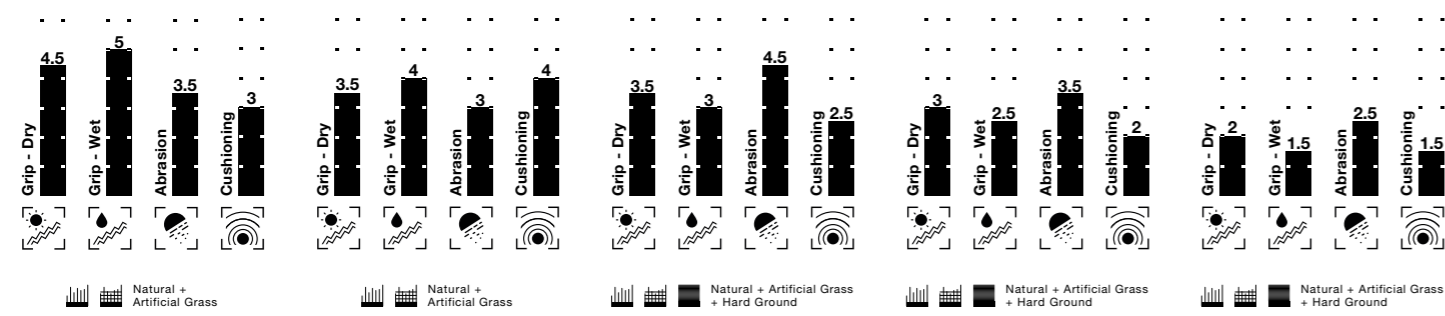

AQUA   **RESIST+**

AQUA Our AQUA foams are your first choice for a wet match. Thanks to special AQUA additives, both our AQUAGRIP and our AQUASOFT guarantee particularly good performance in wet weather conditions.

RESIST+ RESIST+ is what counts when the going gets tough. The latex compound specially developed for artificial turf and hard floors is based on optimised foam properties that are particularly abrasion-resistant and robust.